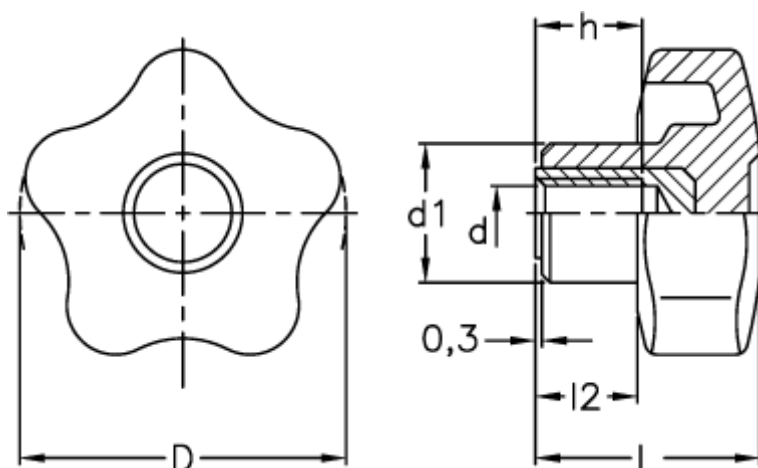

# Data Sheet

Article number: 23020698136

Description: E+G Lobe knob  
VCT.25 B-M6-C6, red cap

## Measures

D	= 25
d1	= 13
d 6H	= M6
h	= 10
L	= 19
l2	= 8